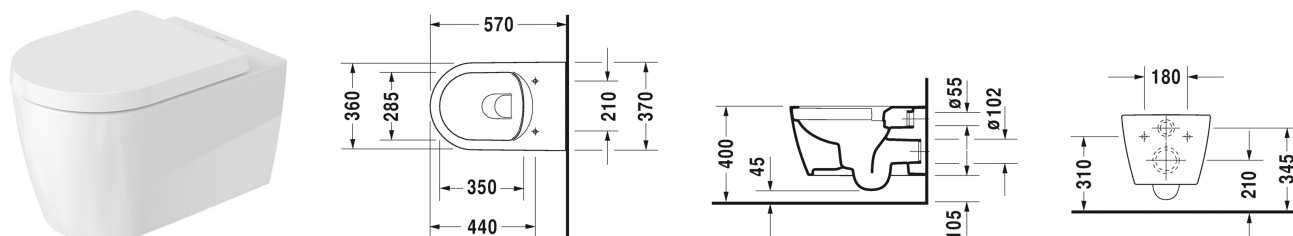

**ME by Starck Toilet wall mounted Duravit Rimless® #**  
 252909..00 / 252909..00 / 252909..00 / 252909..00

| < 370 mm > |

Toilet wall mounted Duravit Rimless®	Dimension	Weight	Order number
rimless, washdown model, Durafix included, UWL class 1			
<b>Colors</b>			
00 White Alpin 20 HygieneGlaze (an antibacterial ceramic glaze that provides almost indefinite effectiveness) 26 White/White Satin Matt 90 White HygieneGlaze/White Satin Matt			
<b>Variant</b>			
♣ inside colour White, outside colour White, 4,5 l	370 x 570 mm	26.000 kilogram	252909..00
♣ inside colour White, outside colour White Satin Matt, 4,5 l	370 x 570 mm	26.000 kilogram	252909..00
♣ inside colour White, outside colour White, 4,5 l	370 x 570 mm	26.000 kilogram	252909..00
♣ inside colour White, outside colour White Satin Matt, 4,5 l	370 x 570 mm	26.000 kilogram	252909..00
<b>Infobox</b>			
Durafix for invisible fixation is included in delivery			
Sanitary ceramics with the special WonderGliss surface finish will remain clean and attractive-looking for a long time to come. When ordering WonderGliss please add a "1" as eleventh digit to the model number.			
<b>Accessory for ceramics</b>			
Toilet seat and cover removable, hinges stainless steel, with soft closure		2.100 kilogram	002009
Toilet seat and cover hinges stainless steel, without soft closure		2.100 kilogram	002001
Fixing for wall mounted bidet and wall mounted toilet	Ø 12 x 180 mm	0.200 kilogram	006500
<b>Accessory</b>			
Noise reduction gasket			Schallschutz-Set 005090